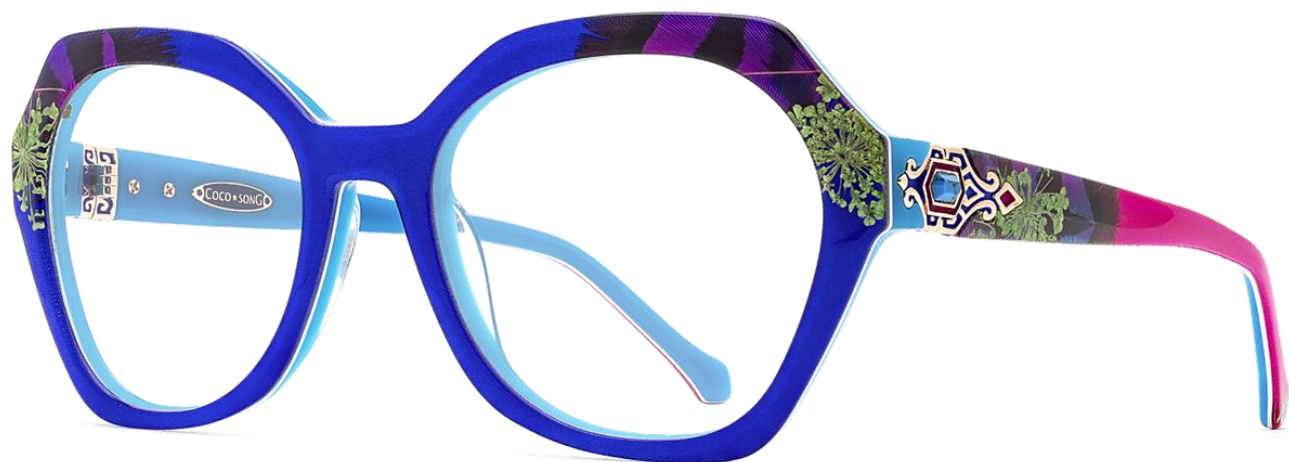

Col. 03
54-19/140

1. EYEWEAR
   BAMBOO HEART
   BLUE PHOENIX
   BLUE RIVER
   CARVED SOUL
   CASHMERE KNIFE
   CRUELIA LOVE
   CRYING SKY
   DARK LOVE
   DEEP INSIDE
   DONT CHANGE
   DOUBLE HAPPINESS
   DRAGON HEARTS
   DRAGON LAQUER
   DUNE LADY
   FORBIDDEN GARDEN
   GINGER FLOWER
   GOES ON
   LOVELY GEORGIA
   MEMPHIS APRIL
   MILLION YEARS
   MISS ADVENTURE
   MONGOLIAN NOMAD
   MONKEY KNOT
   NEW LOVER
   NOVEMBER RAIN
   ORANGE SUNSET
   ORIENTAL ART
   PLAY GIRL
   PORCELAIN PEONY
   RAINBOW BLUES
   SAMBA PARTY
   SEXY BRIDE
   SMILE MONKEY
   SUNSHINE VELVET
   SWEET CANDY
   SWEET DEVOTION
   UNDER CONTROL
   WATERFRONT COVER
   YELLOW HEARTS

MERCHANDISING