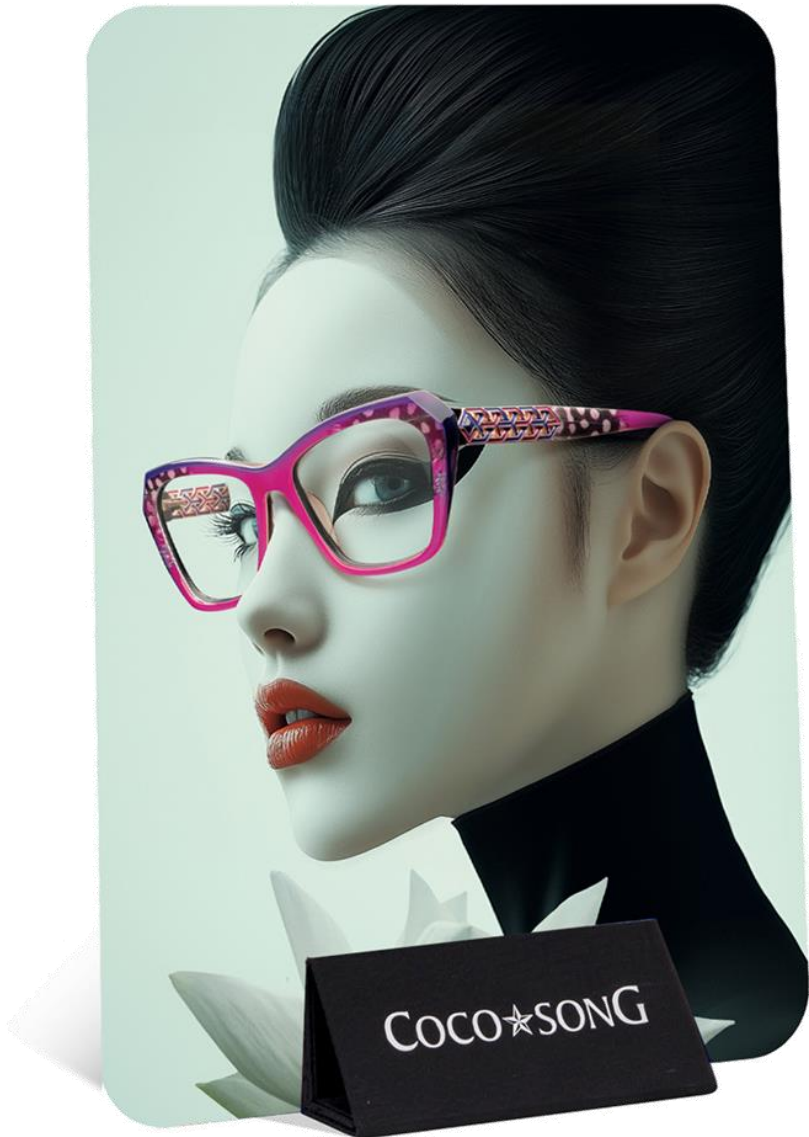

MERCHANDISING

CD25.01

COCO SONG DISPLAY 2025 A4

EYEWEAR

- BAMBOO HEART
- BLUE PHOENIX
- BLUE RIVER
- CARVED SOUL
- CASHMERE KNIFE
- CRUELIA LOVE
- CRYING SKY
- DARK LOVE
- DEEP INSIDE
- DONT CHANGE
- DOUBLE HAPPINESS
- DRAGON HEARTS
- DRAGON LAQUER
- DUNE LADY
- FORBIDDEN GARDEN
- GINGER FLOWER
- GOES ON
- LOVELY GEORGIA
- MEMPHIS APRIL
- MILLION YEARS
- MISS ADVENTURE
- MONGOLIAN NOMAD
- MONKEY KNOT
- NEW LOVER
- NOVEMBER RAIN
- ORANGE SUNSET
- ORIENTAL ART
- PLAY GIRL
- PORCELAIN PEONY
- RAINBOW BLUES
- SAMBA PARTY
- SEXY BRIDE
- SMILE MONKEY
- SUNSHINE VELVET
- SWEET CANDY
- SWEET DEVOTION
- UNDER CONTROL
- WATERFRONT COVER
- YELLOW HEARTS

MERCHANDISING