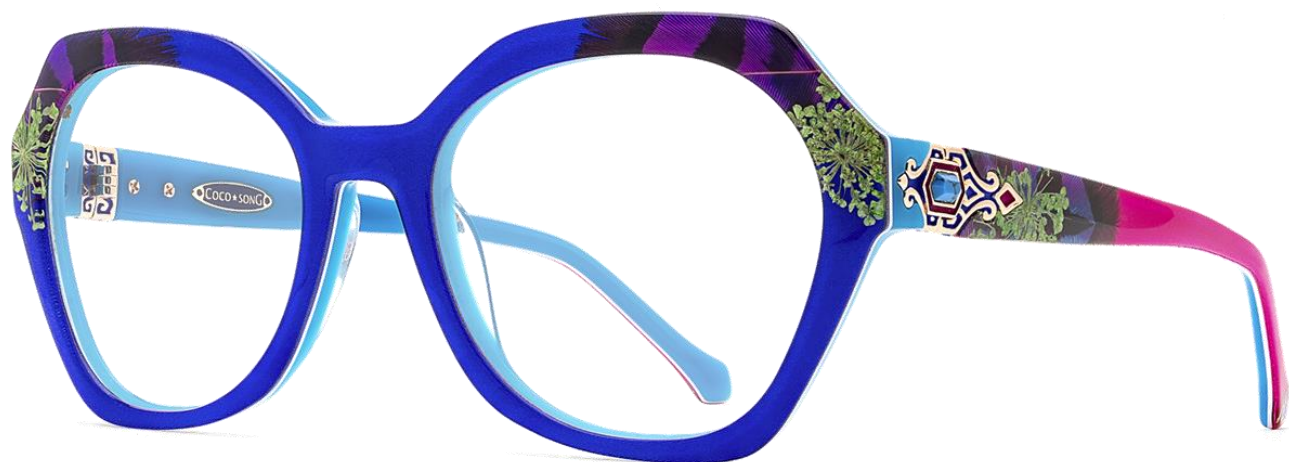

MERCHANDISING

EYEWEAR  
ORIENTAL ART

Col. 01  
54-19/140

Col. 02  
54-19/140

Col. 03  
54-19/140

EYEWEAR

- BAMBOO HEART
- BLUE PHOENIX
- BLUE RIVER
- CARVED SOUL
- CASHMERE KNIFE
- CRUELIA LOVE
- CRYING SKY
- DARK LOVE
- DEEP INSIDE
- DONT CHANGE
- DOUBLE HAPPINESS
- DRAGON HEARTS
- DRAGON LAQUER
- DUNE LADY
- FORBIDDEN GARDEN
- GINGER FLOWER
- GOES ON
- LOVELY GEORGIA
- MEMPHIS APRIL
- MILLION YEARS
- MISS ADVENTURE
- MONGOLIAN NOMAD
- MONKEY KNOT
- NEW LOVER
- NOVEMBER RAIN
- ORANGE SUNSET
- ORIENTAL ART
- PLAY GIRL
- PORCELAIN PEONY
- RAINBOW BLUES
- SAMBA PARTY
- SEXY BRIDE
- SMILE MONKEY
- SUNSHINE VELVET
- SWEET CANDY
- SWEET DEVOTION
- UNDER CONTROL
- WATERFRONT COVER
- YELLOW HEARTS

MERCHANDISING

EYEWEAR  
PLAY GIRL

Col. 01  
55-16/140

Col. 02  
55-16/140

Col. 03  
55-16/140

EYEWEAR

- BAMBOO HEART
- BLUE PHOENIX
- BLUE RIVER
- CARVED SOUL
- CASHMERE KNIFE
- CRUELIA LOVE
- CRYING SKY
- DARK LOVE
- DEEP INSIDE
- DONT CHANGE
- DOUBLE HAPPINESS
- DRAGON HEARTS
- DRAGON LAQUER
- DUNE LADY
- FORBIDDEN GARDEN
- GINGER FLOWER
- GOES ON
- LOVELY GEORGIA
- MEMPHIS APRIL
- MILLION YEARS
- MISS ADVENTURE
- MONGOLIAN NOMAD
- MONKEY KNOT
- NEW LOVER
- NOVEMBER RAIN
- ORANGE SUNSET
- ORIENTAL ART
- PLAY GIRL
- PORCELAIN PEONY
- RAINBOW BLUES
- SAMBA PARTY
- SEXY BRIDE
- SMILE MONKEY
- SUNSHINE VELVET
- SWEET CANDY
- SWEET DEVOTION
- UNDER CONTROL
- WATERFRONT COVER
- YELLOW HEARTS