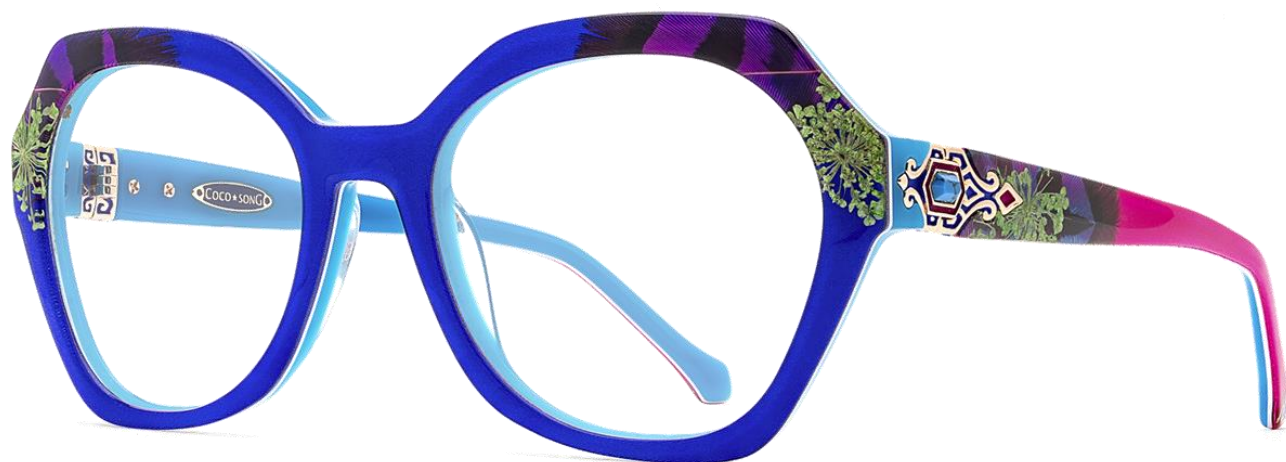

MERCHANDISING

EYEWEAR
ORIENTAL ART

Col. 01
54-19/140

Col. 02
54-19/140

Col. 03
54-19/140

- EYEWEAR
BAMBOO HEART
BLUE PHOENIX
BLUE RIVER
CARVED SOUL
CASHMERE KNIFE
COOL DANCING
CRUELIA LOVE
CRYING SKY
DAIQUIRI CHEERS
DARK LOVE
DEEP INSIDE
DRAGON HEARTS
DUNE LADY
FORBIDDEN GARDEN
FREEDOM SOUND
GOES ON
HARD TIMES
HOT SACRIFICE
JERICHO ROAD
LITTLE DANCE
MILLION YEARS
MISS ADVENTURE
MONA ROCK
MONKEY KNOT
NEW LOVER
NOBODY KNOWS
ORANGE SUNSET
ORIENTAL ART
PLAY GIRL
PORCELAIN PEONY
ROBOT LOVE
SEXY BRIDE
SMILE MONKEY
SOMETHING COOL
SUNSHINE VELVET
SWEET CANDY
SWEET DEVOTION
UNDER CONTROL
YELLOW HEARTS
YORK BLUES